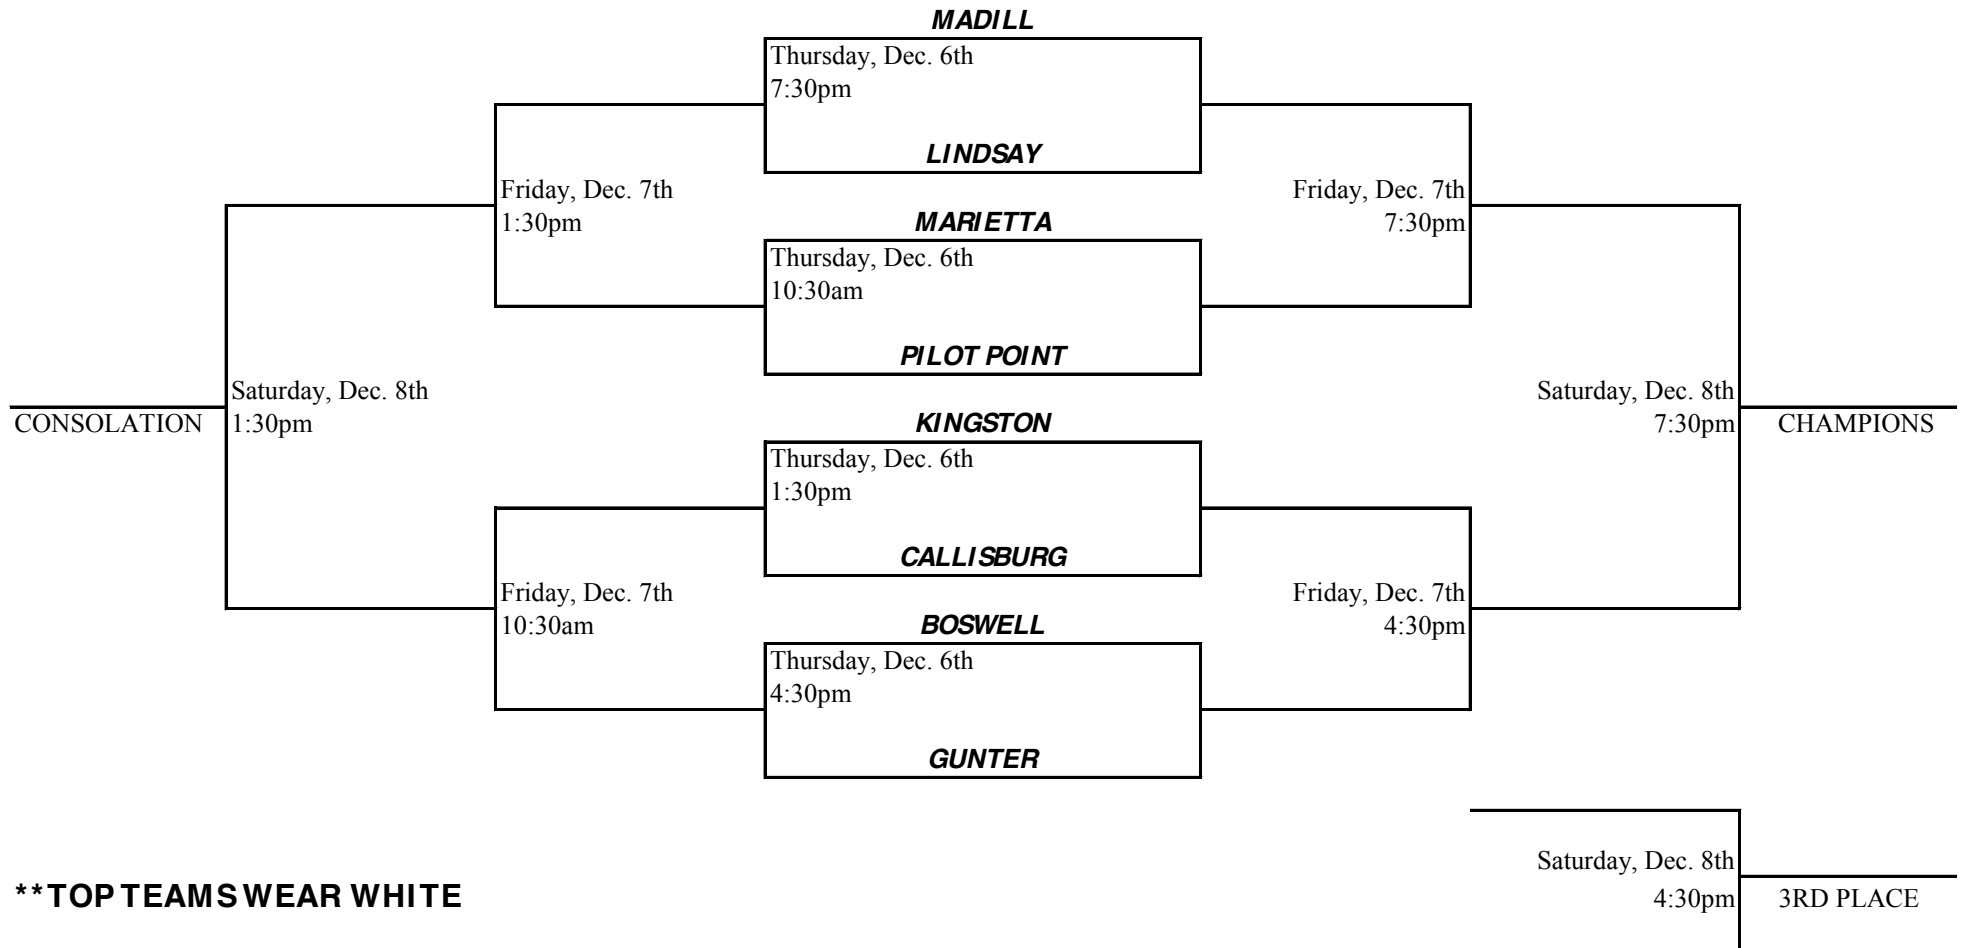

MADILL WINTER CLASSIC BASKETBALL TOURNAMENT

MADILL HIGH SCHOOL GYM

December 6-8, 2012

GIRLS BRACKET

****TOP TEAMS WEAR WHITE**

MADILL WINTER CLASSIC BASKETBALL TOURNAMENT

MADILL HIGH SCHOOL GYM

December 6-8, 2012

BOYS BRACKET

****TOP TEAMS WEAR WHITE**