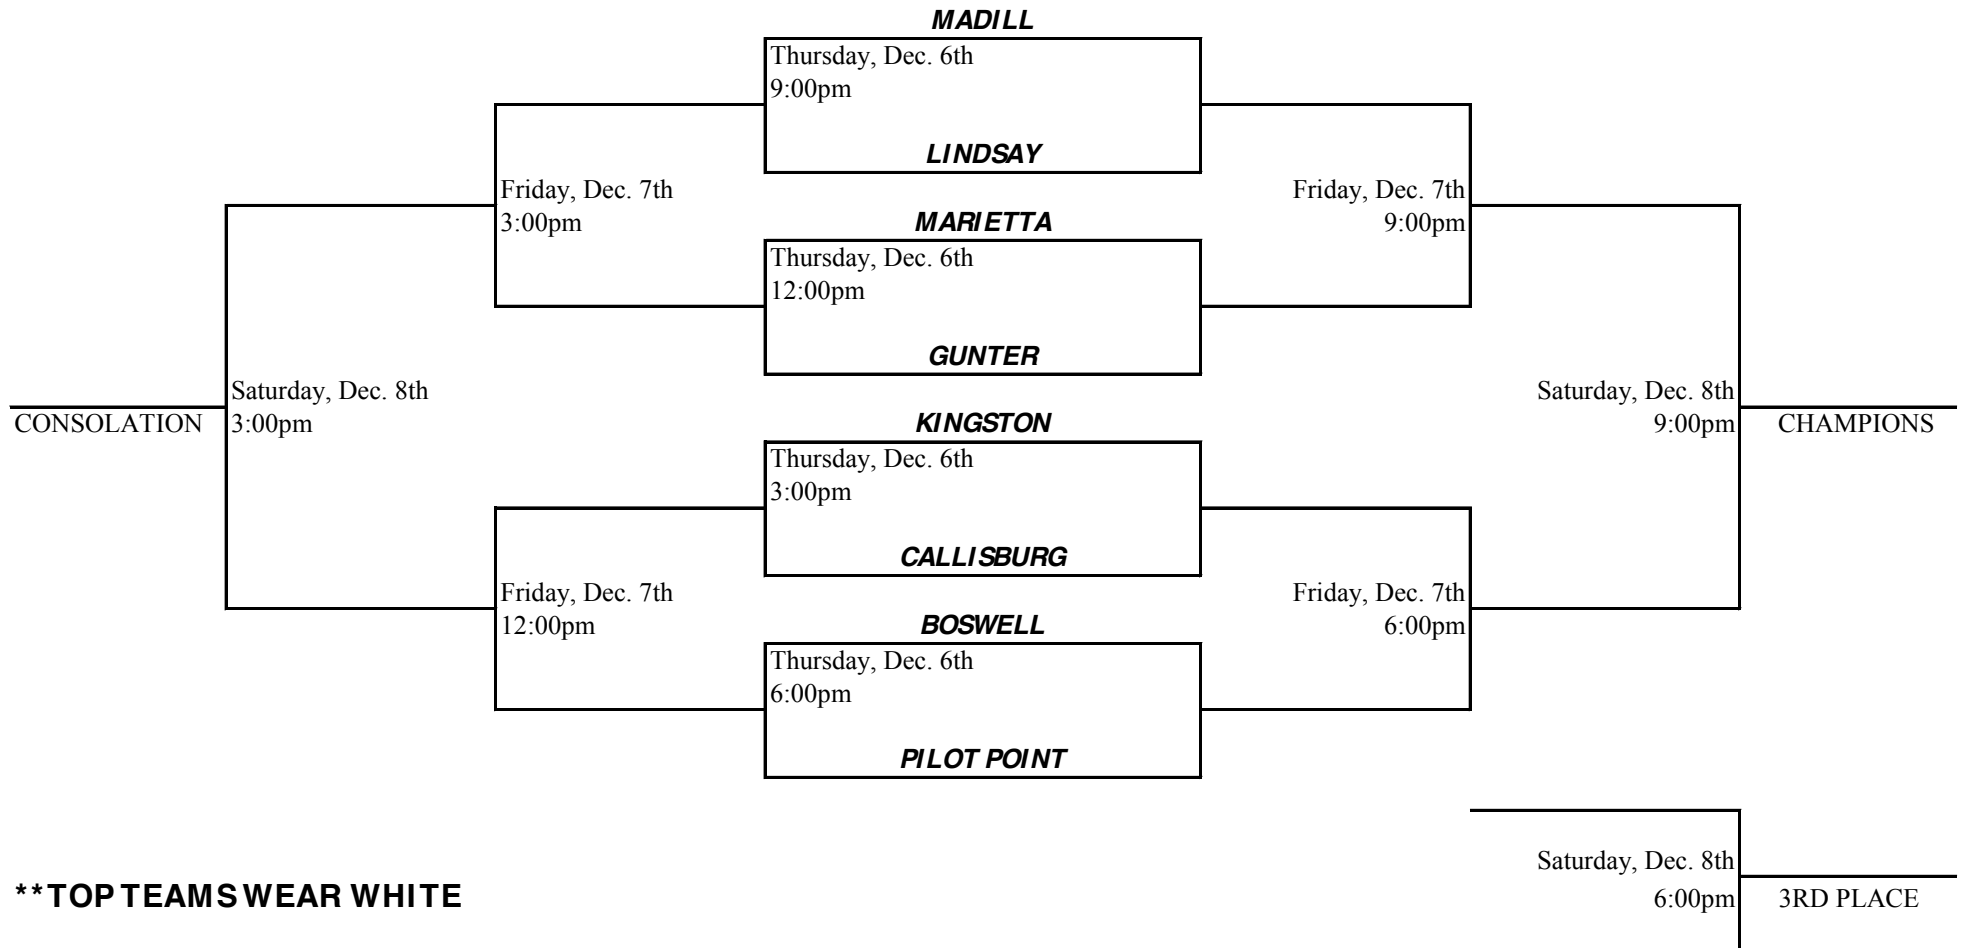

MADILL WINTER CLASSIC BASKETBALL TOURNAMENT

MADILL HIGH SCHOOL GYM

December 6-8, 2012

GIRLS BRACKET

****TOP TEAMS WEAR WHITE**

MADILL WINTER CLASSIC BASKETBALL TOURNAMENT

MADILL HIGH SCHOOL GYM

December 6-8, 2012

BOYS BRACKET

****TOP TEAMS WEAR WHITE**